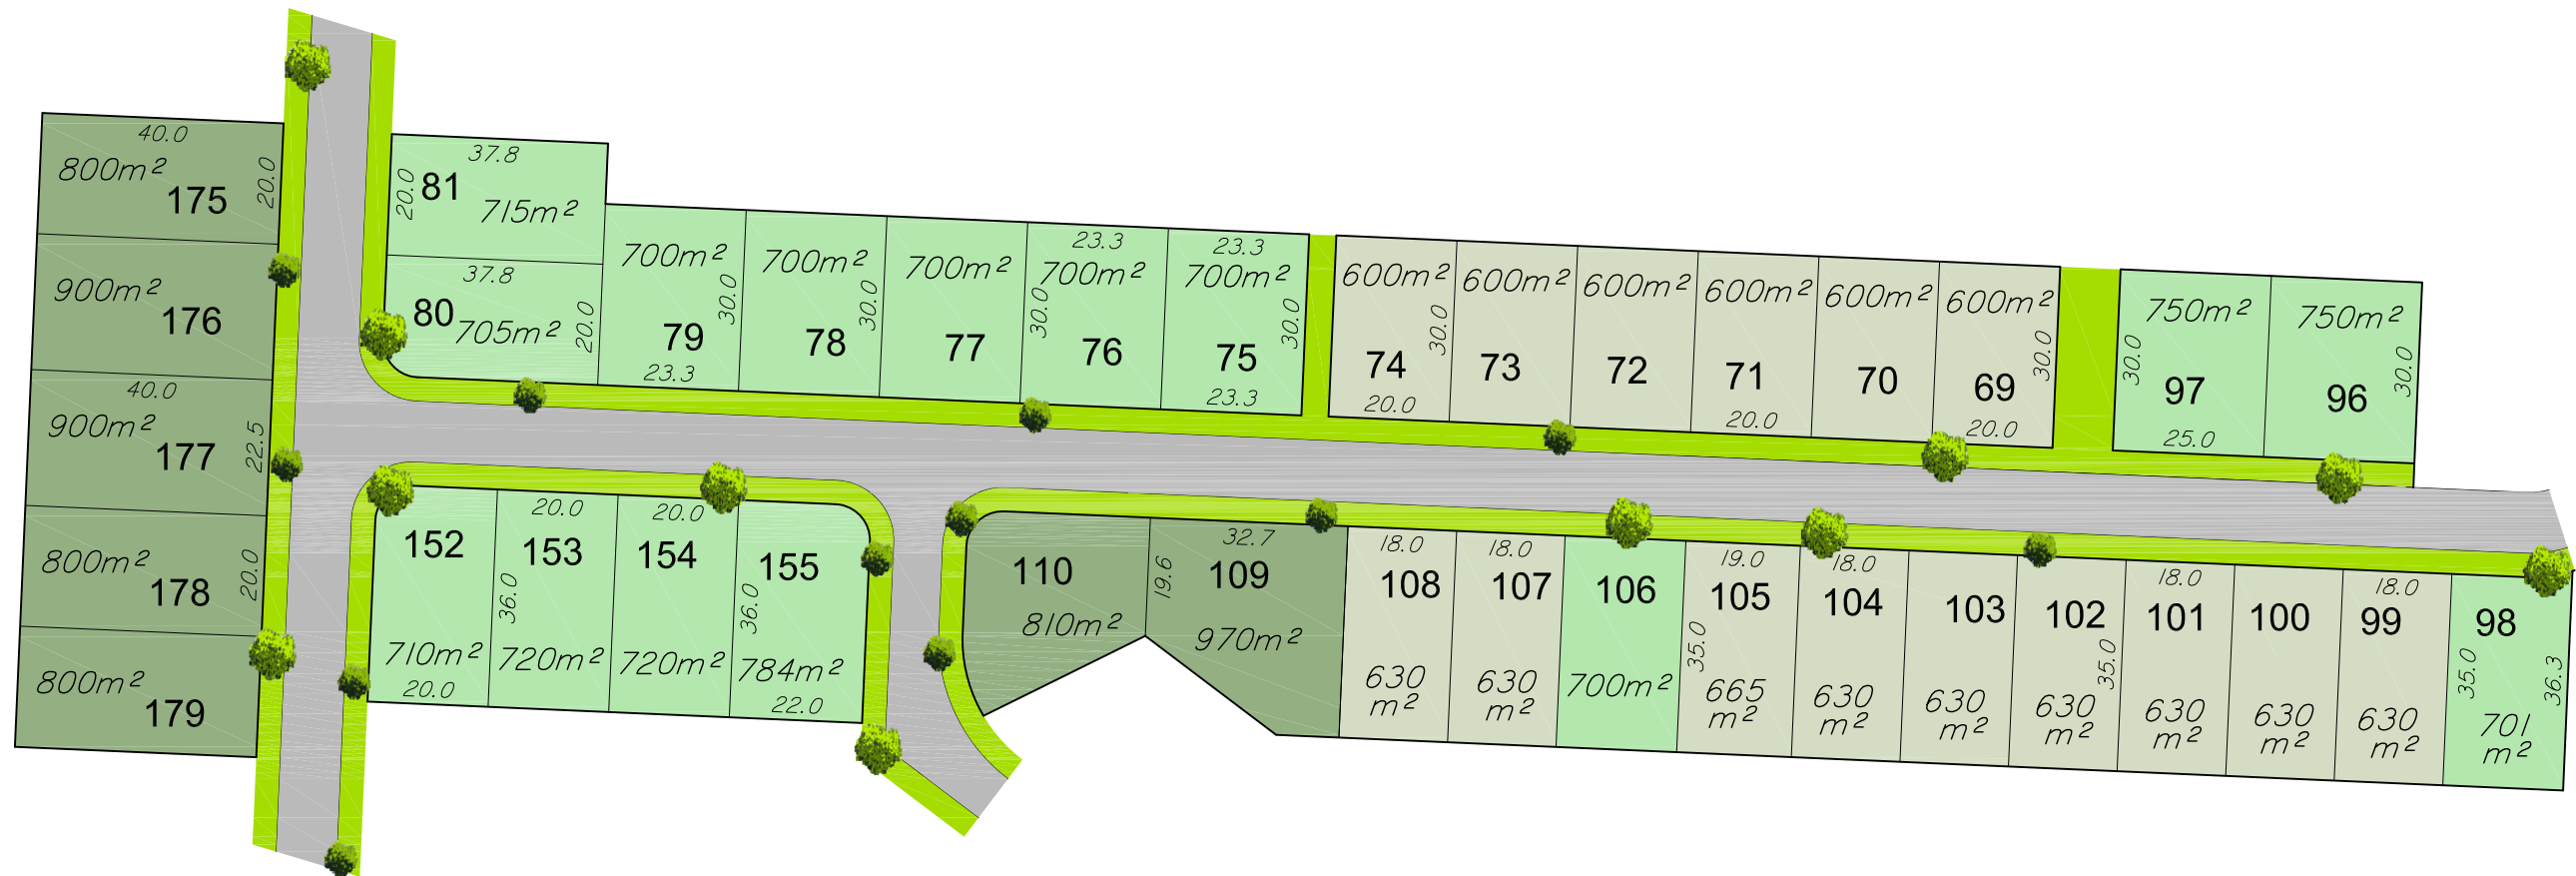

# Pilot Farm Road

## Stage 4

### LEGEND

- 600m<sup>2</sup> - 699m<sup>2</sup>
- 700m<sup>2</sup> - 799m<sup>2</sup>
- 800m<sup>2</sup>+

NOTE: Areas and dimensions are subject to Council approval and registration of survey plan with the Department of Environment and Resource Management. This plan does not show any possible easements that may be applicable.

SCALE 1:1250 (A3)