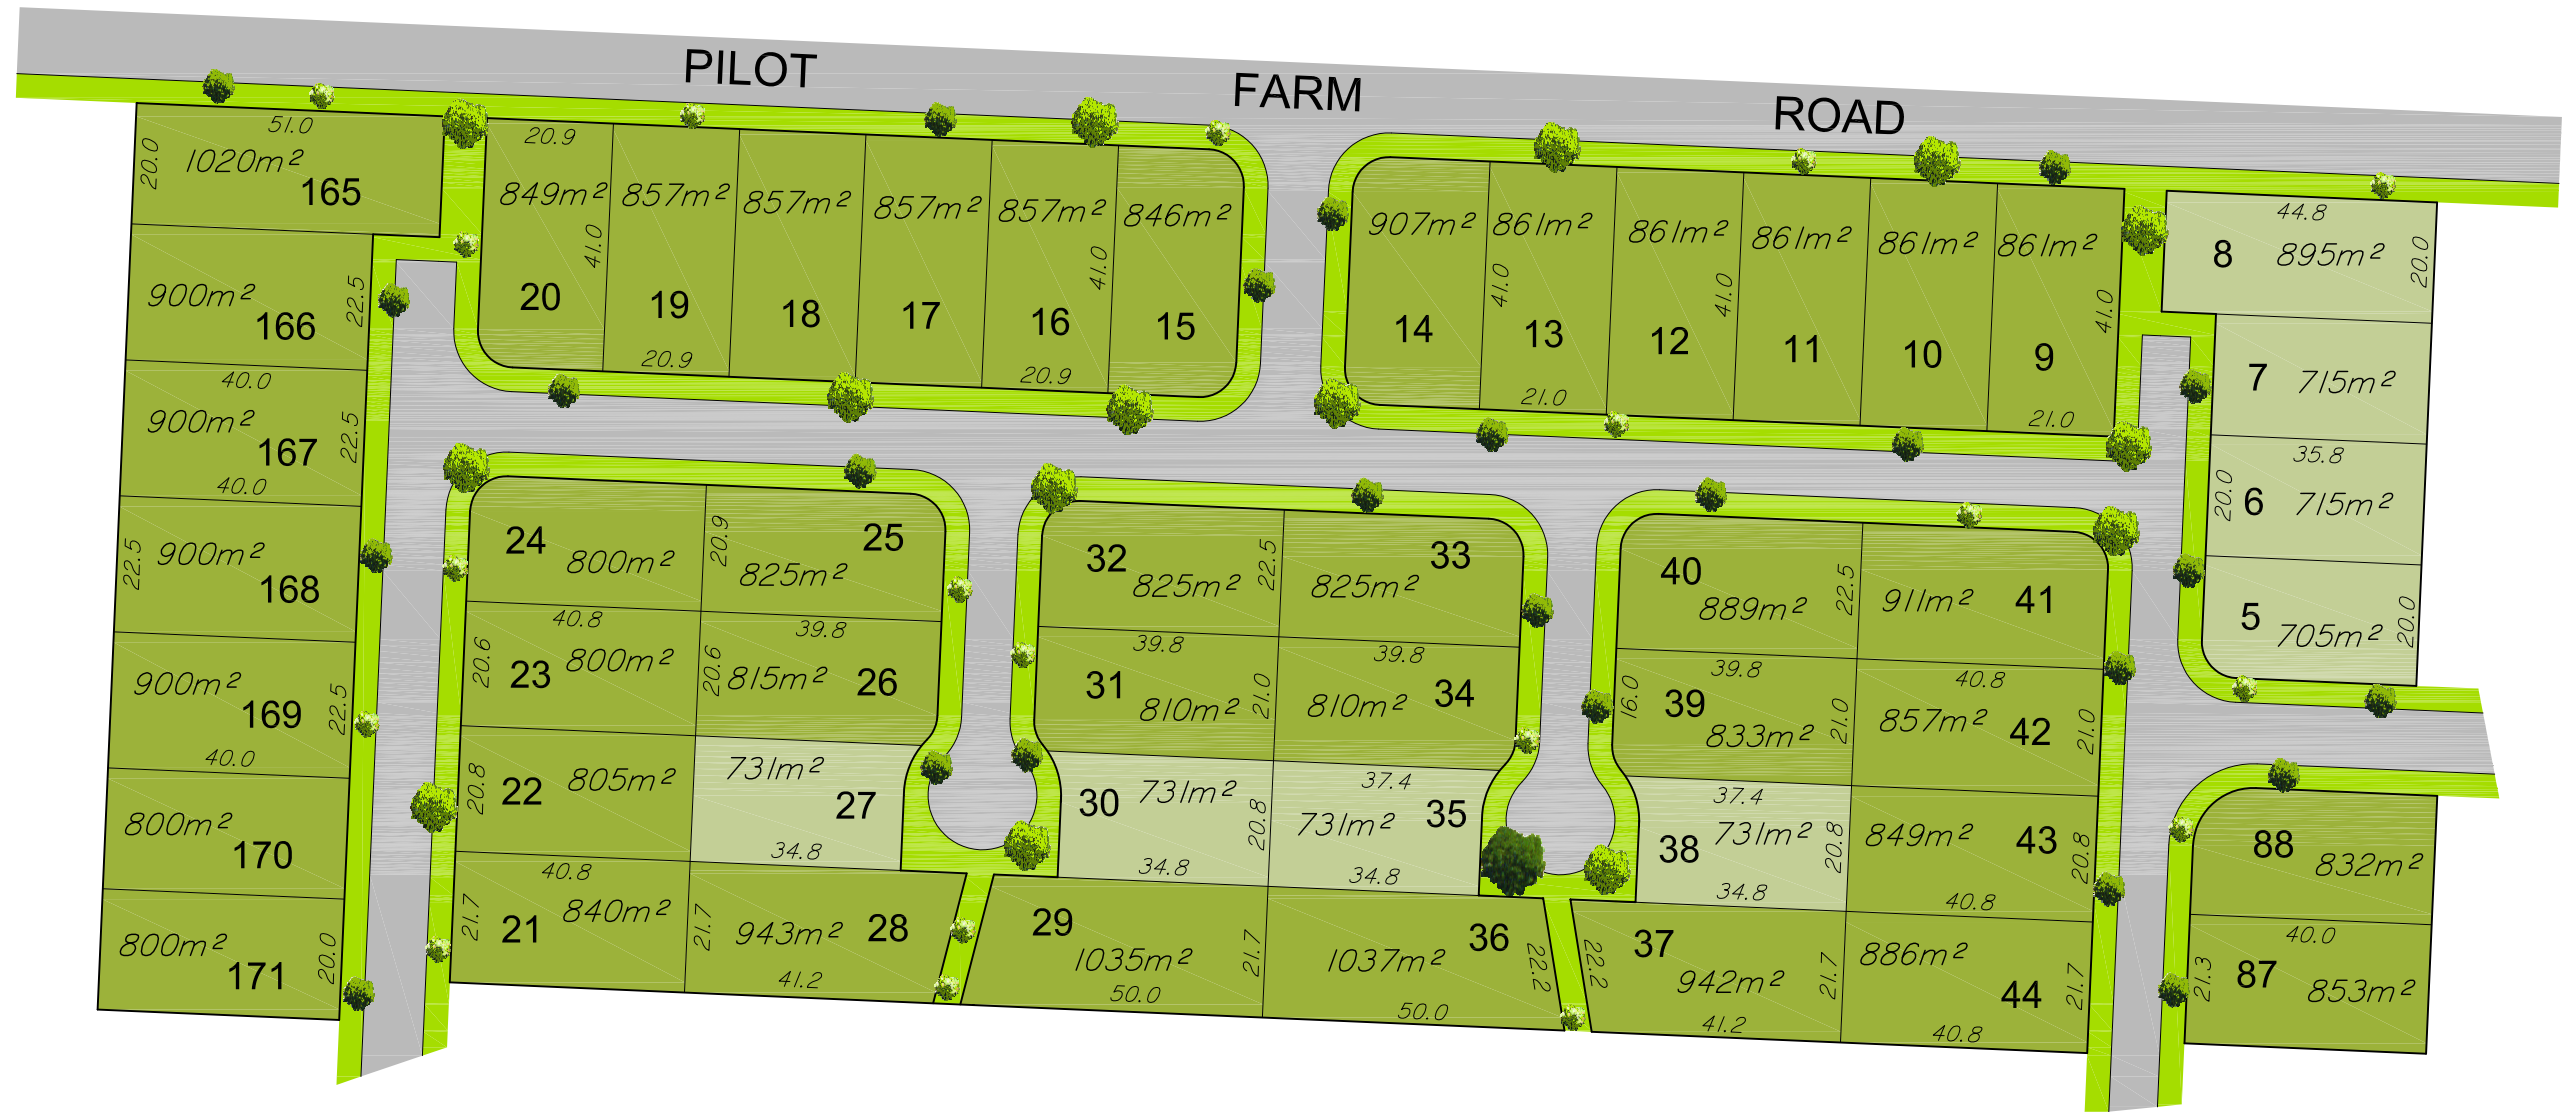

Pilot Farm Road

Stage 2

LEGEND

- 700m² - 799m²
- 800m²+

NOTE: Areas and dimensions are subject to Council approval and registration of survey plan with the Department of Environment and Resource Management. This plan does not show any possible easements that may be applicable.

SCALE 1:1250 (A3)