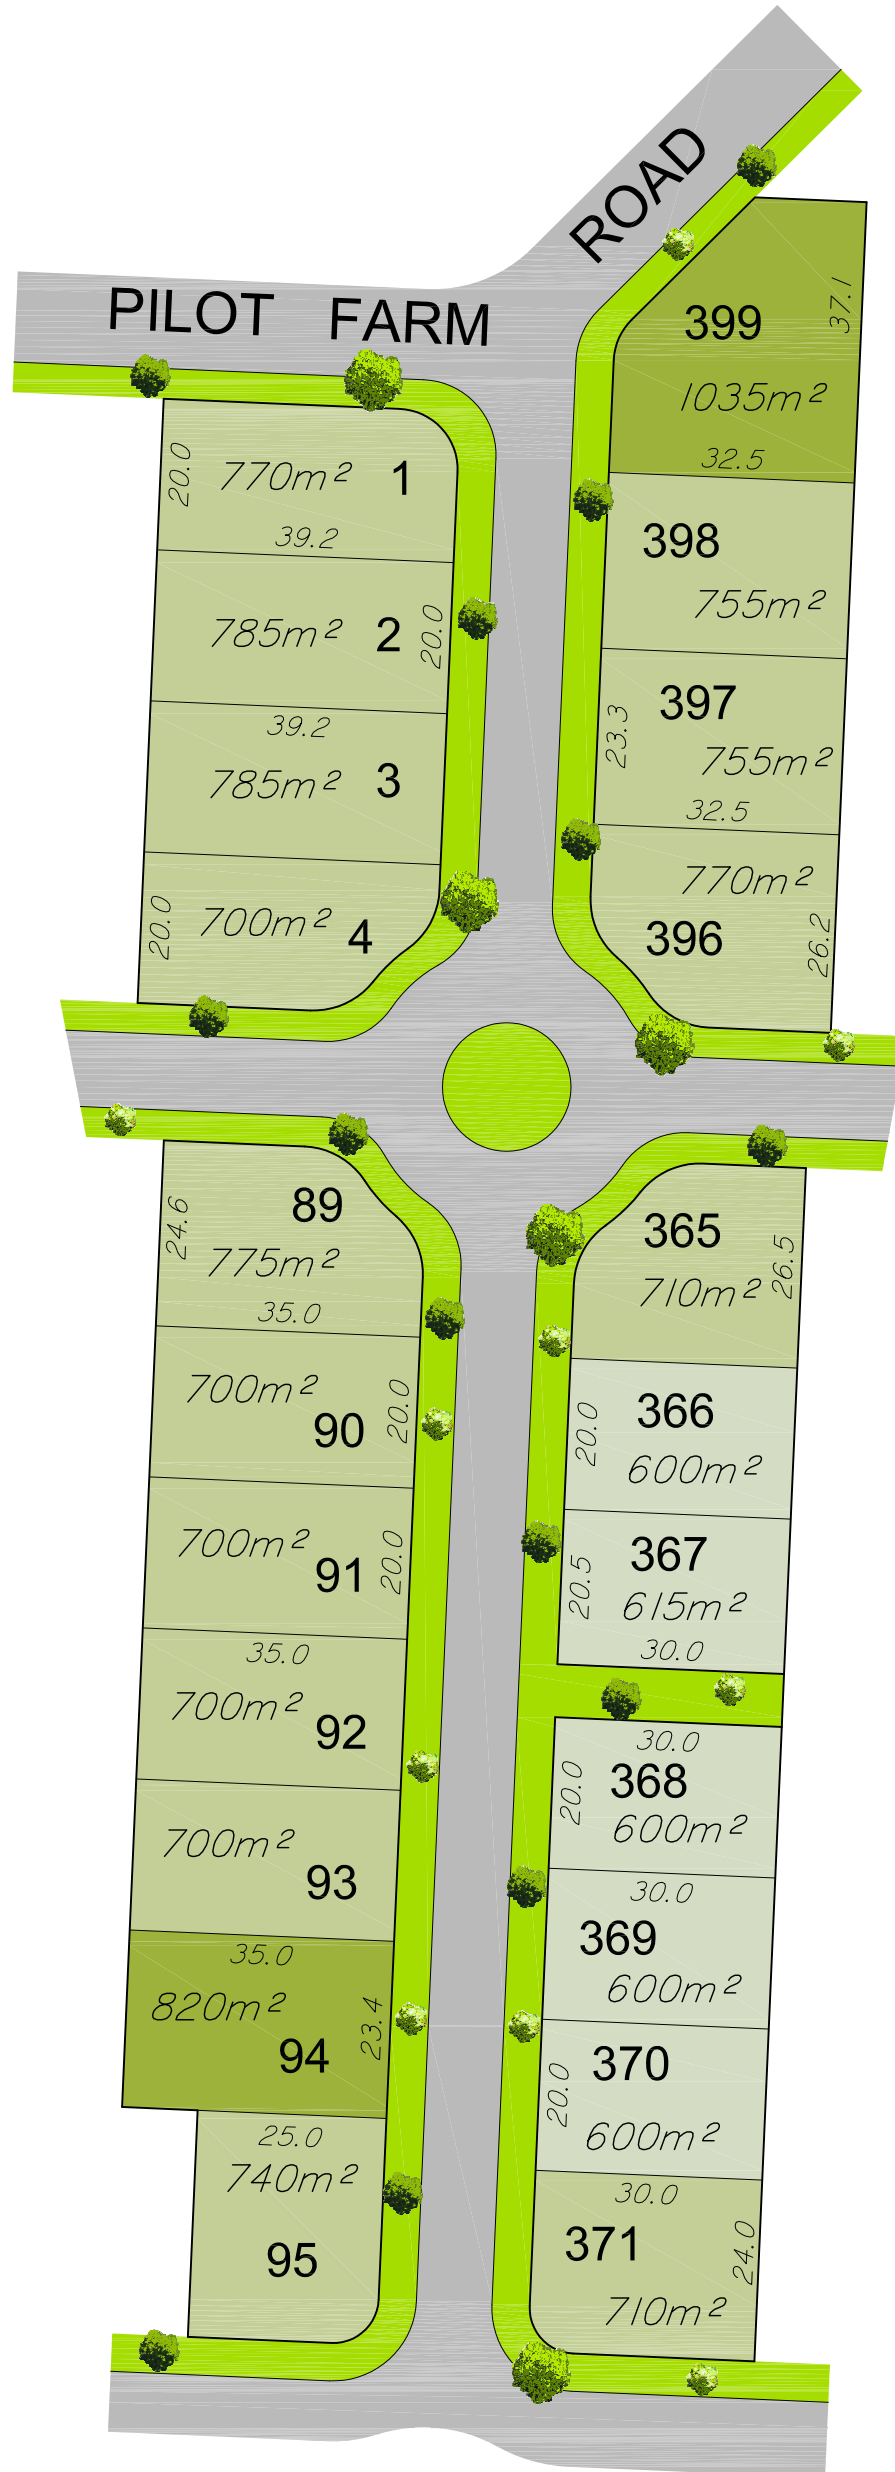

Pilot Farm Road

Stage 1

LEGEND

- 600m² - 699m²
- 700m² - 799m²
- 800m²+

NOTE: Areas and dimensions are subject to Council approval and registration of survey plan with the Department of Environment and Resource Management. This plan does not show any possible easements that may be applicable.

SCALE 1:1000 (A3)